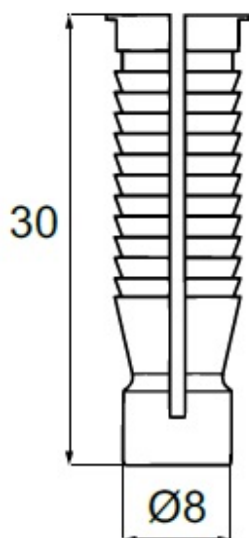

PRODUCT SHEET

Description:

Quick Dowel #5057, Female Dowel ø8x30mm, Plastic, Black

Item number:

11.16.531-0

Units	Box	Carton	HS Code	Barcode
Pcs.	1	3000	7318290090	 5704866018340

Plastic dowel
for drill hole
Ø8 mm